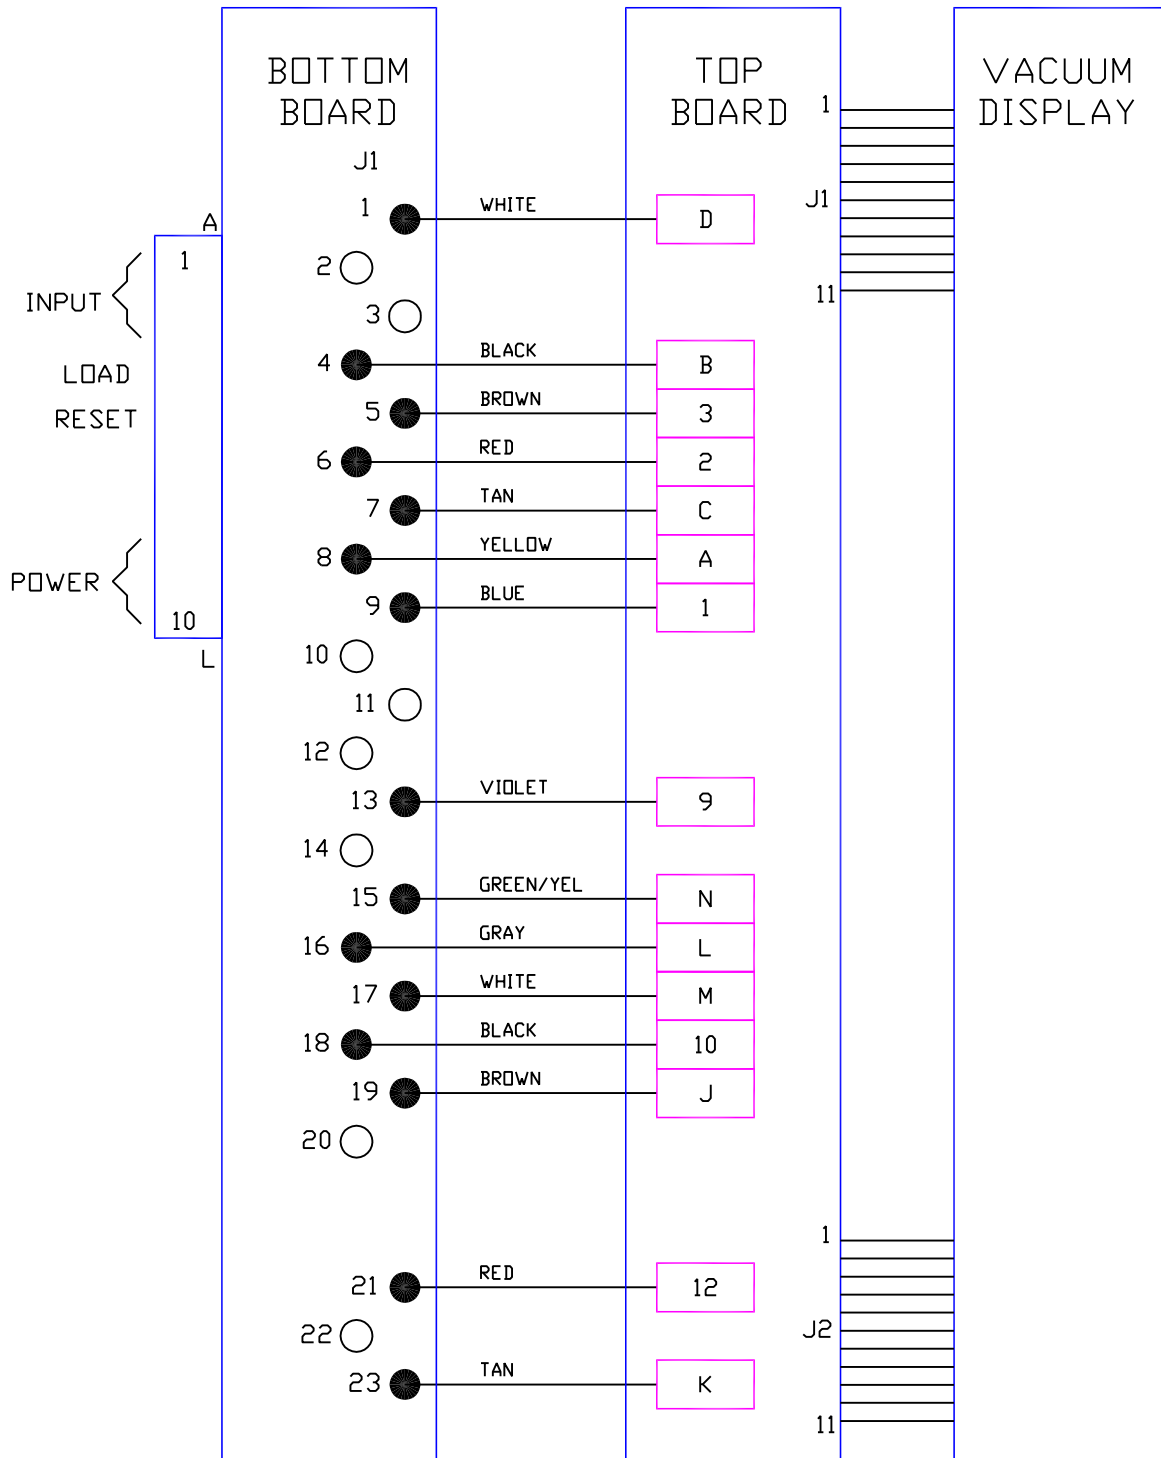

# BOARD WIRING

BURROUGHS  
SELF-SCAN  
SSD0132-0040

DRAWN BY: JOSH BENSADON  
DEC 31, 2012